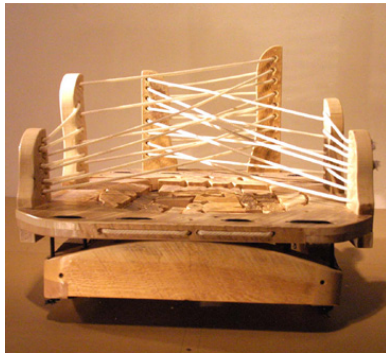

Shiprock

Buddy

Alternative Rock

Ido

Chwing

Loco-Motion

Venus Fly Trap

Pod

All pieces shown have a few key ingredients in common; first and foremost is the artistic vision of Nikolai himself. His work is simultaneously old and brand-new, using raw, recycled materials such as forklift palette wood and reworking them into striking, fresh forms and innovative functions. While he respects the conventions of traditional woodworking and craft, Nikolai is more concerned with the process of creation itself. He often works "from the ground up", letting the material direct him joint by joint to the most visually stunning result.